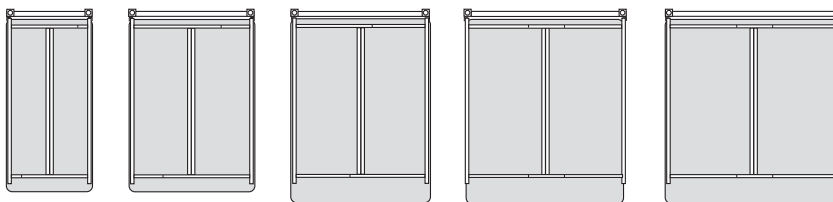

# The Monster - Huge Side Rails

- **The Monster features a double beam support in every size.**

The Monster bed frame features oversized **2 inch** hardened steel side rails, 71 inches long, and a 59 inch twin beam steel center support. All sections are double riveted for unparalleled strength.

**2" tall side rails!**

- **Complete support for your mattress.**

With seven points of contact and extended length side rails, the Monster bed frame supports the entire mattress set, giving excellent support.

- **One frame, once in a lifetime purchase**

The Monster 5 in 1 bed frame is the frame that fits for life, covering the complete spectrum of bedding sizes: Twin, Full, Queen, Cal King and King. All sizes include a twin beam vertical support with 3 glides, creating superior rigid upright bed support.